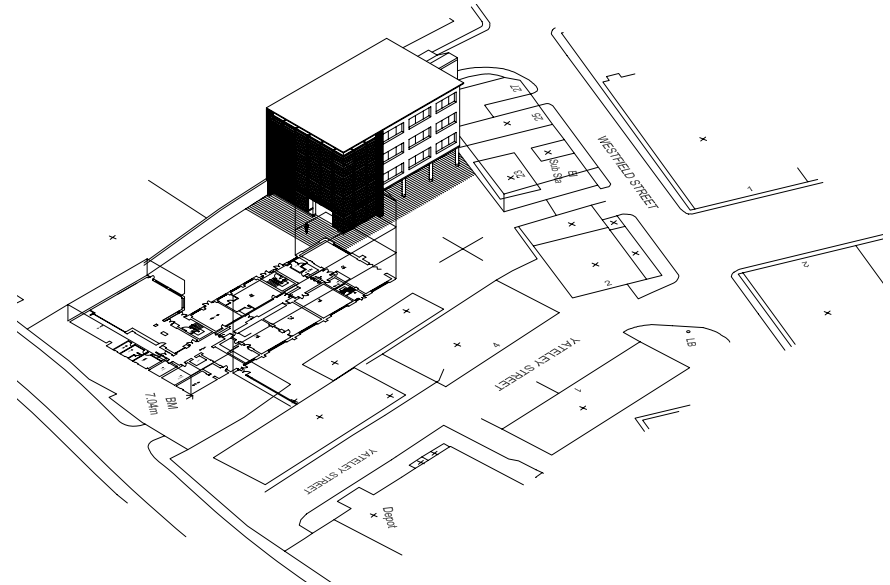

Projects

Holborn College Learning Resource Centre Woolwich Road London SE7

Client Holborn College
Size 1,700m²
Value £2 million
Status Planning permission February 2005

A project to provide a 1,700m² extension to Holborn College's Woolwich site. The new building will comprise a learning resource centre, library and IT suite, together with associated welfare and break-out facilities.